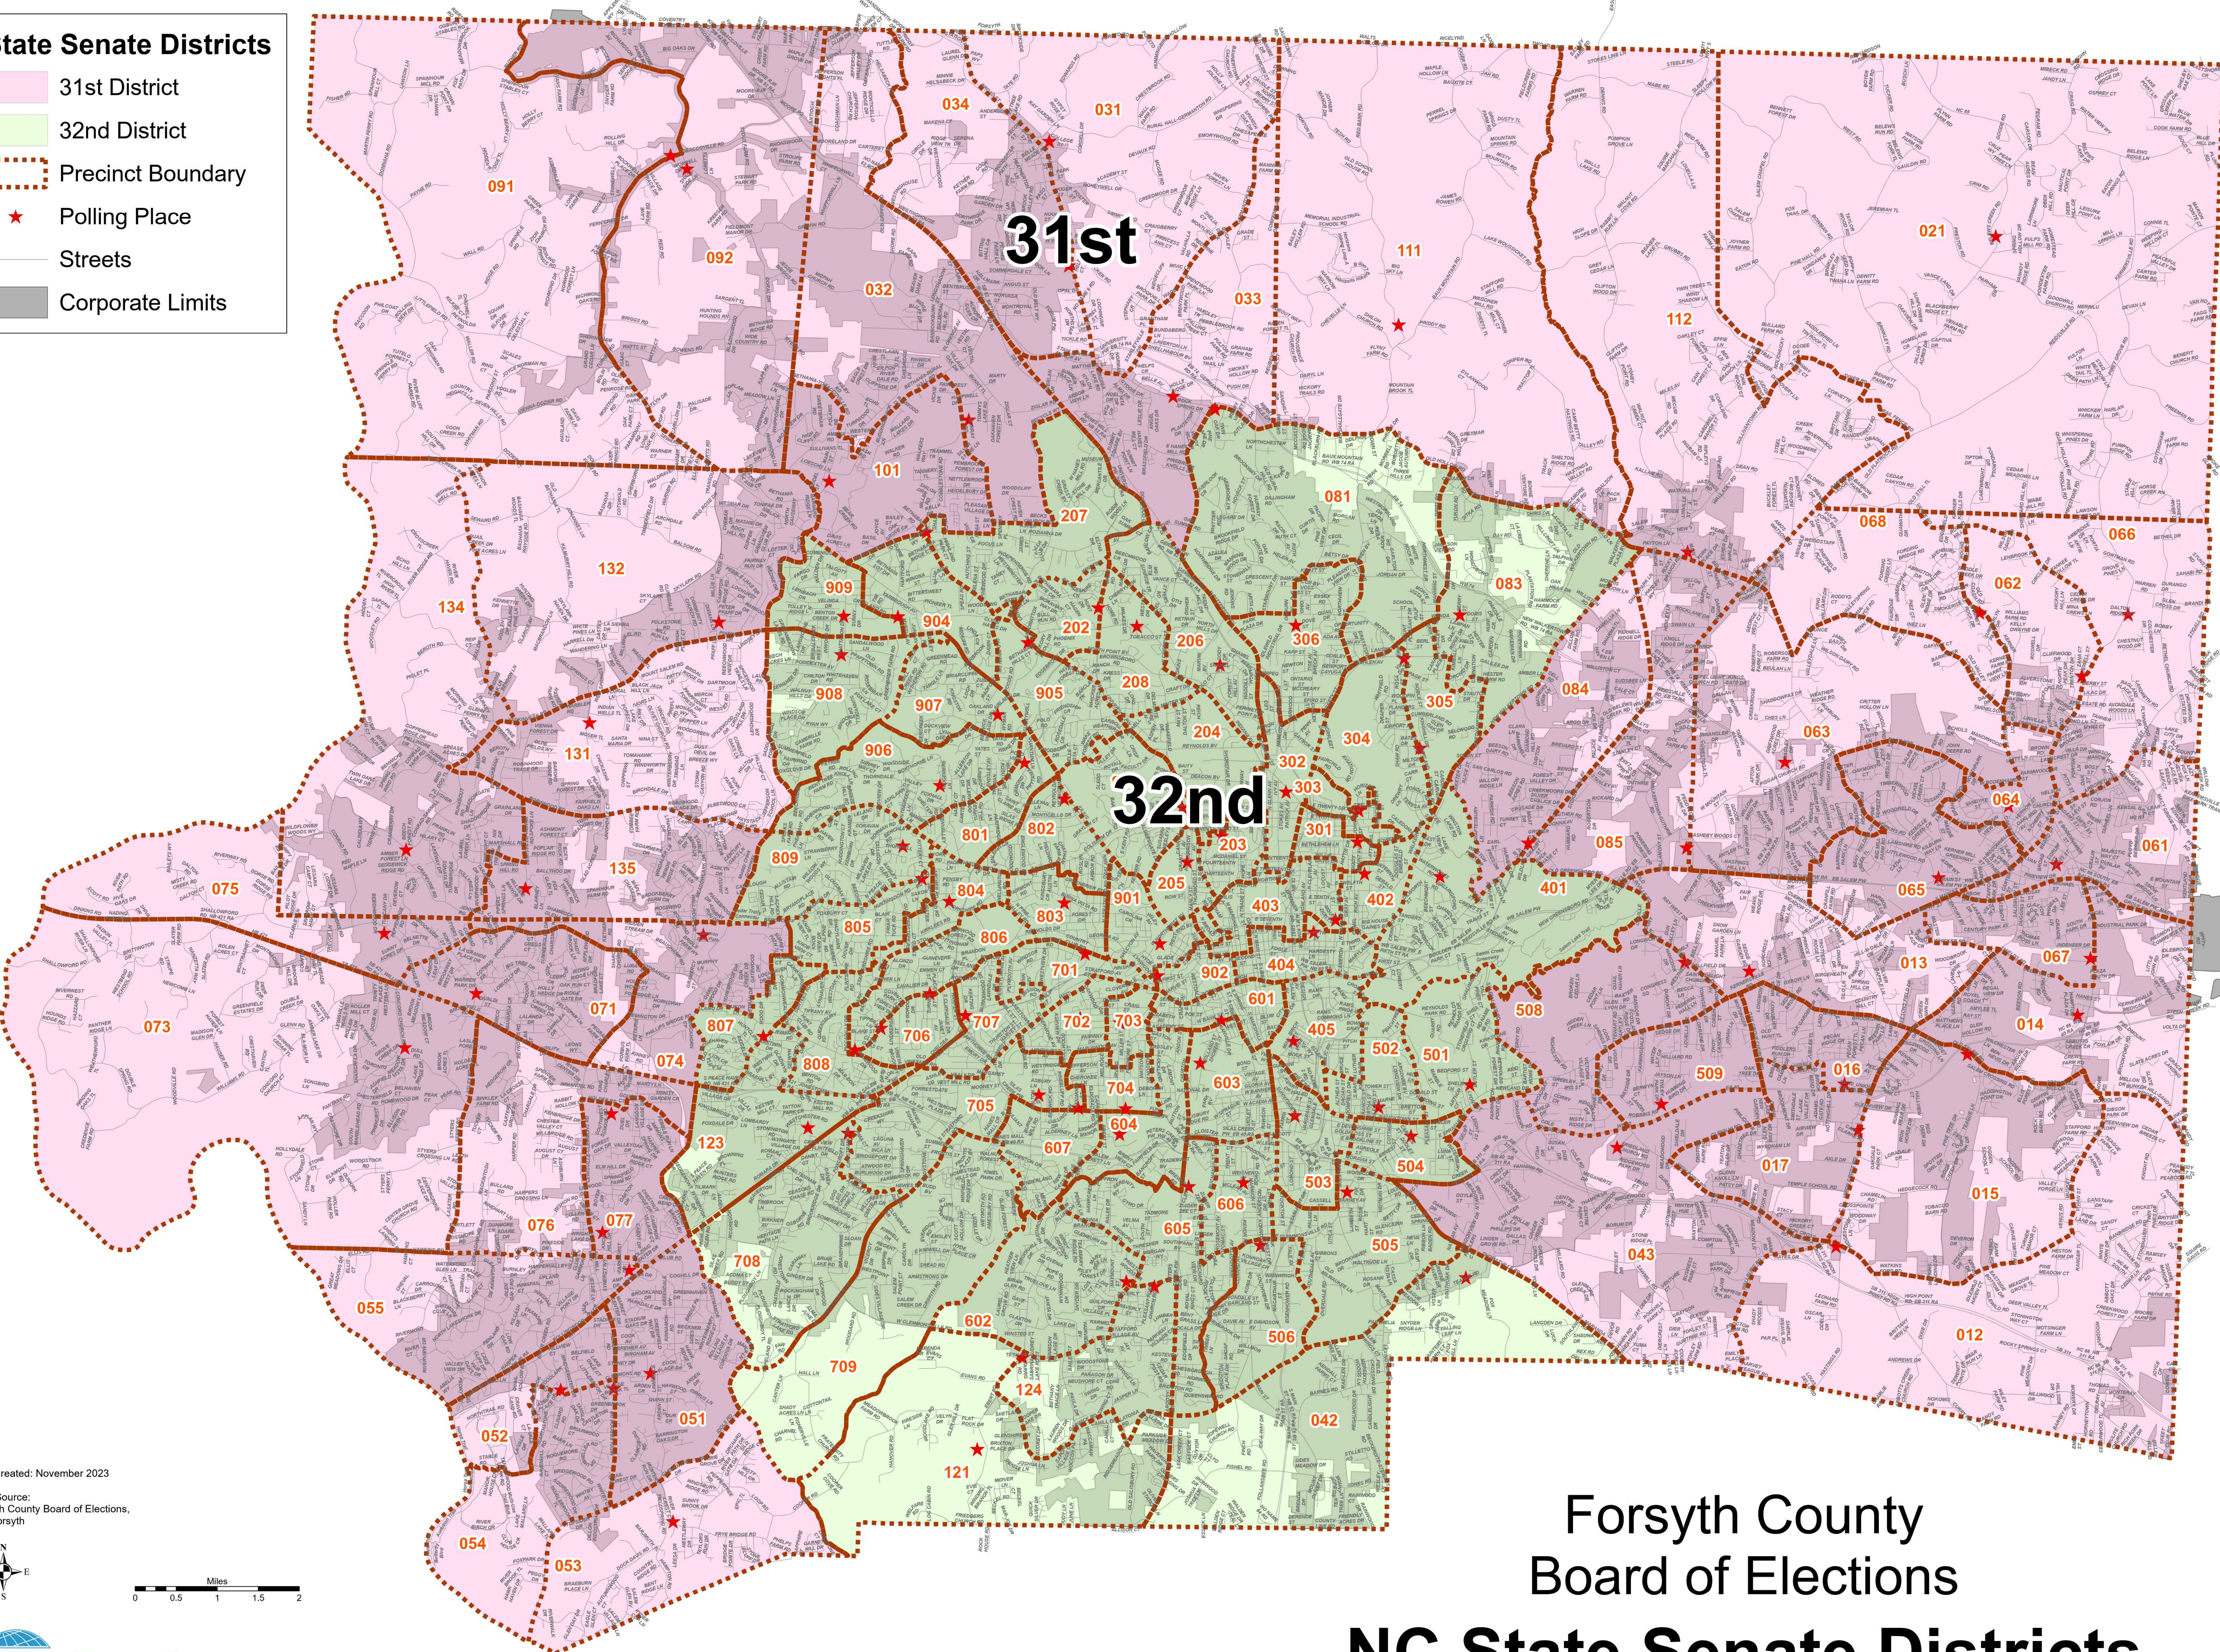

**State Senate Districts**

- 31st District
- 32nd District
- Precinct Boundary
- Polling Place
- Streets
- Corporate Limits

Map Created: November 2023  
 Data Source: Forsyth County Board of Elections, MapForsyth

N  
 W E  
 S

0 0.5 1 1.5 2  
 Miles

Forsyth County  
 Board of Elections